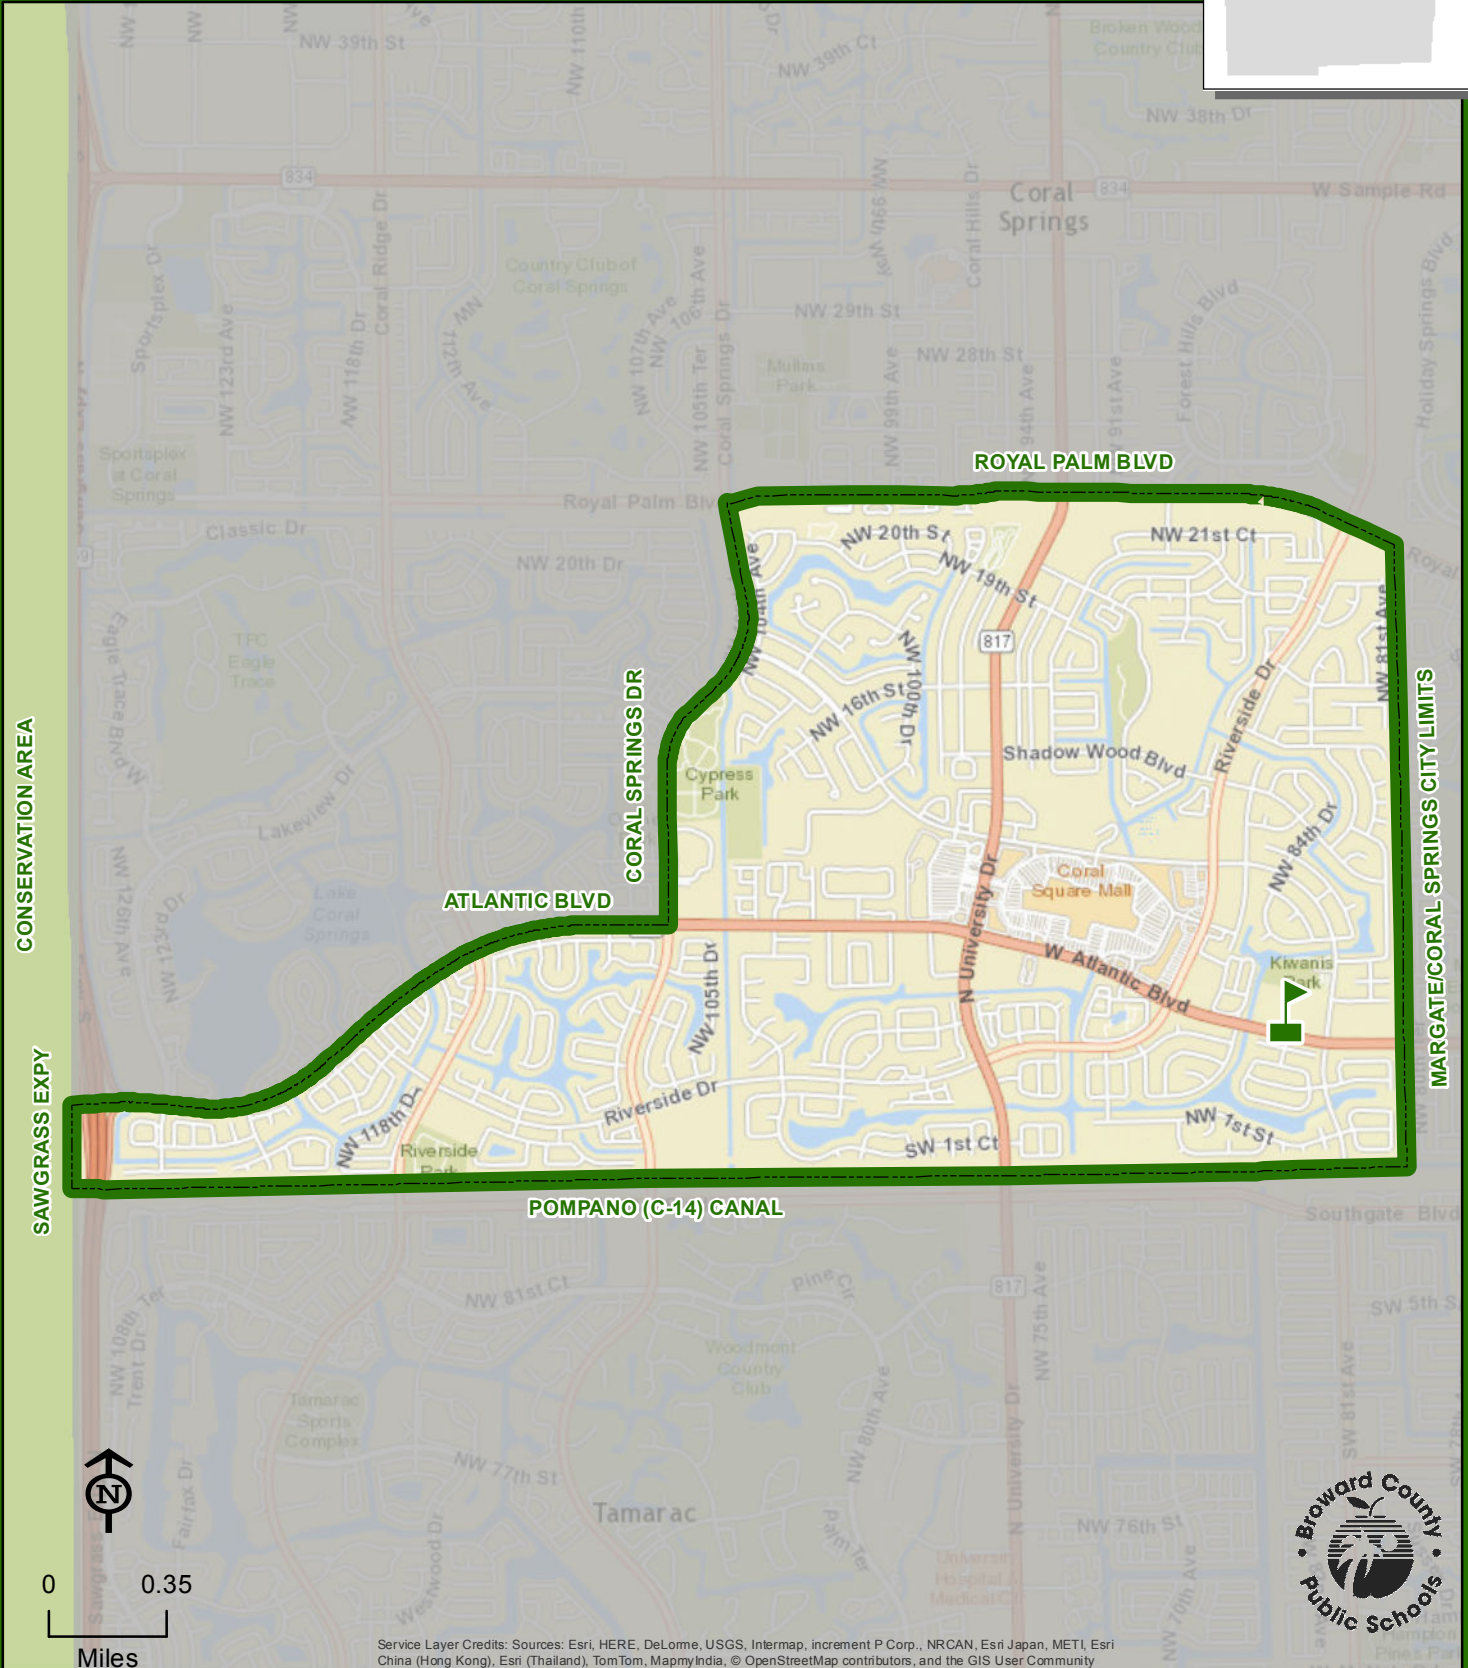

RAMBLEWOOD MIDDLE SCHOOL

8505 W ATLANTIC BOULEVARD
CORAL SPRINGS, FLORIDA 33071
754-322-4300

Innovative Program

THIS MAP IS FOR CONCEPTUAL PURPOSES ONLY AND SHOULD NOT BE USED FOR LEGAL BOUNDARY DETERMINATIONS